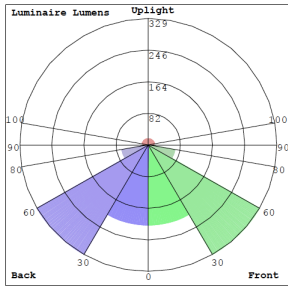

Photometrics: RDL6-ST-MCT5-BK

BUG Rating: B1-U2-G0