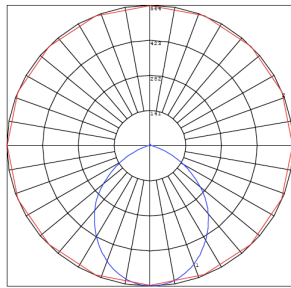

Other Models:

- 10W | 700LM | RDL4-ST-MCT5-BK

Phone: (877) 805-2252 | Fax: (877) 805-2252
www.westgatemfg.com

Photometrics: RDL6-ST-MCT5-BK

BUG Rating: B1-U2-G0

Area 35'x 35' Mounting Height: 9'

Other Views: