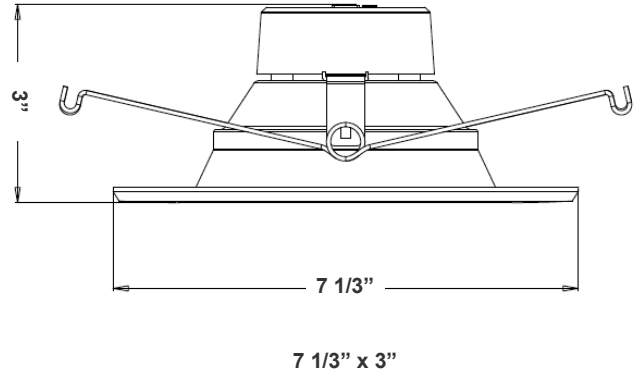

RDL SERIES

RESIDENTIAL LIGHTING

WESTGATE
THE FUTURE IS HERE...AND IT'S QUITE BRIGHT!

RDL6-ST-MCT5-BK
6" Smooth Recessed Trim

Customer Name: _____

Project Name: _____

Note: _____ Type: _____

Features

- 6" Smooth Recessed Trim
- Multi CCT (Selectable Switch on the Back of the driver)
- Isolated Driver for Improved Thermal Management
- 5-Year Warranty
- Spun Aluminum with White Powder Coat Finish

Technical Specifications

Electrical:

- Voltage: 120V AC
- Output Voltage: 36VDC
- Power Factor: >0.90
- Wattage: 15W
- Efficacy: 85 LPW
- Total Harmonic Distortion: ≤15 %

Mechanical:

- Spun Aluminum with White Powder Coat Finish
- Includes 8" Medium Base E-26 Screw-in Adapter That Fits any Standard Incandescent Down-light
- Maximum Ambient Temperature: 104°F
- Fits in Standard 6" Recessed Housings
- Rated life: 50,000 hrs
- Suitable For Damp Location

Lighting:

- Dimming: TRIAC Dimming (Using Standard TRIAC LED Dimmers)
- LED: Epistar Chip (COB) and Driver—35,000-hour Design Life
- Can Rotate after Installation to Align
- Optics: White Translucent Acrylic Lens
- Total Lumens: 1275LM
- Multi Color Temperatures: 2700K/ 3000K/ 3500K/ 4000K/ 5000K
- Multi CCT (Selectable Switch on the Back of the Driver)
- Color Rendering Index: CRI ≥ 90

Applications:

- LED retrofit trim have been designed to be a flexible lighting solution for retrofit and new construction applications, Ideal for closets, storage areas, attics, corridors, or general lighting solutions for residential and commercial applications

Other Models:

- 10W | 700LM | RDL4-ST-MCT5-BK

Phone: (877) 805-2252 | Fax: (877) 805-2252
www.westgatemfg.com