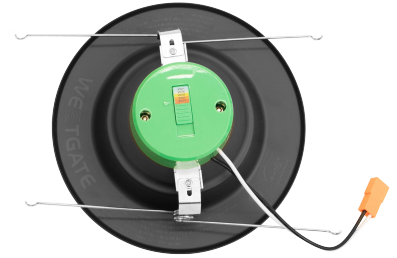

Area 35'x 35' Mounting Height: 9'

Back View

Performance Table: RDL6-ST-MCT5-BK

MODEL NO.	Wattage	Voltage	Lumens	Color Temp.	BUG Rating	LPW
RDL6-ST-MCT5-BK	15W	120V	1275LM	2700K/3000K/3500K/4000K/5000K	B1-U2-G0	85

Sample Ordering

Model	Style	Color Temp.	Housing
RDL6	ST	MCT5	BK

Accessories:

Blank = No Option For Accessories
RDL6-BF-TRMB-BK = RDL6-BF SERIES COLOR TRIM, BAFFLE BLACK
RDL6-BF-TRMB-BN = RDL6-BF SERIES COLOR TRIM, BAFFLE BRUSHED NICKEL
RDL6-BF-TRMB-ORB = RDL6-BF SERIES COLOR TRIM, BAFFLE OIL-RUBBED BRONZE
RDL6-BF-TRMB-WH = RDL6-BF SERIES COLOR TRIM, BAFFLE WHITE
RDL6-BF-TRMS-BK = RDL6-BF SERIES COLOR TRIM, SMOOTH BLACK
RDL6-BF-TRMS-BN = RDL6-BF SERIES COLOR TRIM, SMOOTH BRUSHED NICKEL
RDL6-BF-TRMS-ORB = RDL6-BF SERIES COLOR TRIM, SMOOTH OIL-RUBBED BRONZE
RDL6-BF-TRMS-WH = RDL6-BF SERIES COLOR TRIM, SMOOTH WHITE
E26-CONVERTER = SCREW-IN ADAPTER THAT FITS ANY STANDARD

Factory-installed Option:

Blank = No Option For Accessories
OPT-EM-DL1EXT = EXTERNAL BATTERY BACKUP

ACCESSORY:

RDL6-BF-TRMB-WH RDL6-BF SERIES COLOR TRIM, BAFFLE-WHITE	RDL6-BF-TRMB-BK RDL6-BF SERIES COLOR TRIM, BAFFLE-BLACK	RDL6-BF-TRMB-BN RDL6-BF SERIES COLOR TRIM, BAFFLE-SMOOTH BRUSHED NICKEL	RDL6-BF-TRMB-ORB RDL6-BF SERIES COLOR TRIM, BAFFLE-OIL-RUBBED BRONZE
RDL6-ST-TRMS-WH RDL6-BF SERIES COLOR TRIM, SMOOTH-WHITE	RDL6-ST-TRMS-BK RDL6-BF SERIES COLOR TRIM, SMOOTH-BLACK	RDL6-ST-TRMS-BN RDL6-BF SERIES COLOR TRIM, SMOOTH-BRUSHED NICKEL	RDL6-ST-TRMS-ORB RDL6-BF SERIES COLOR TRIM, SMOOTH-OIL-RUBBED BRONZE
E26-CONVERTER Includes Medium Base E-26 Screw-in Adapter That Fits Any Standard			

FACTORY-INSTALLED OPTION:

Example:

1. RDL6-ST-MCT5-BK (FOR RDL6 15W MCT5 FIXTURE 120V)
2. RDL6-ST-MCT5-BK (FOR RDL6 15W MCT5 FIXTURE 120V)
   OPT-EM-DL1EXT (EXTERNAL BATTERY BACKUP)