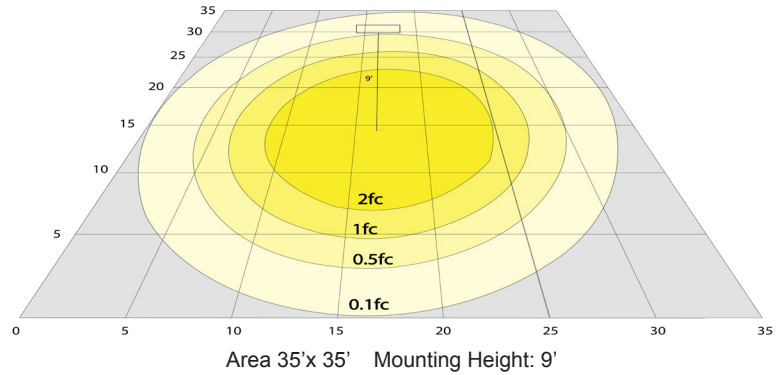

Other Models:

- 10W | 700LM | RDL4-ST-MCT5-BK

Phone: (877) 805-2252 | Fax: (877) 805-2252
www.westgatemfg.com

Photometrics: RDL6-ST-MCT5-BK

BUG Rating: B1-U2-G0

Area 35'x 35' Mounting Height: 9'

Other Views: