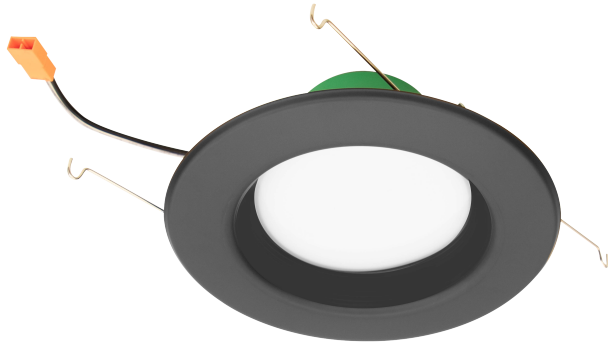

RDL SERIES

RESIDENTIAL LIGHTING

WESTGATE
THE FUTURE IS HERE...AND IT'S QUITE BRIGHT!

RDL6-ST-MCT5-BK
6" Smooth Recessed Trim

Customer Name: _____

Project Name: _____

Note: _____ Type: _____

Features

- 6" Smooth Recessed Trim
- Multi CCT (Selectable Switch on the Back of the driver)
- Isolated Driver for Improved Thermal Management
- 5-Year Warranty
- Spun Aluminum with White Powder Coat Finish

Technical Specifications

Electrical:

- Voltage: 120V AC
- Output Voltage: 36VDC
- Power Factor: >0.90
- Wattage: 15W
- Efficacy: 85 LPW
- Total Harmonic Distortion: ≤15 %

Mechanical:

- Spun Aluminum with White Powder Coat Finish
- Includes 8" Medium Base E-26 Screw-in Adapter That Fits any Standard Incandescent Down-light
- Maximum Ambient Temperature: 104°F
- Fits in Standard 6" Recessed Housings
- Rated life: 50,000 hrs
- Suitable For Damp Location

Applications:

- LED retrofit trim have been designed to be a flexible lighting solution for retrofit and new construction applications, Ideal for closets, storage areas, attics, corridors, or general lighting solutions for residential and commercial applications